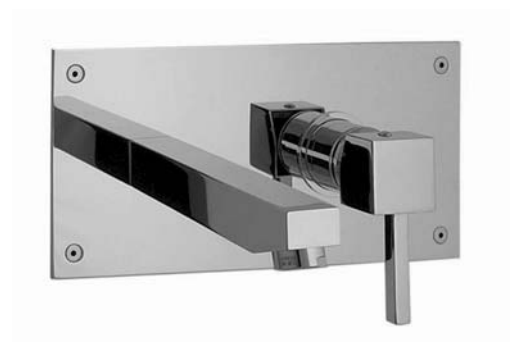

ART. 4004

Miscelatore monocomando lavabo
con scarico up and down
Single lever mixer for basin with drainage up and down